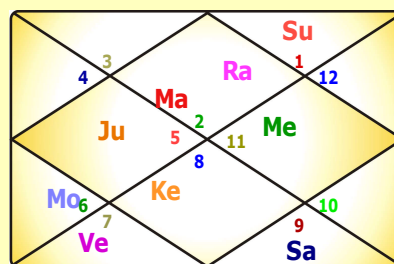

Planetary Positions & Dispositions

Planets	Signs	SignL	Degree	Nak-Pada	NakL	Karaka	Dignity	Association
Ascendant	Virgo	Mercury	28:15:29	Chitra-2	Mars	---	---	---
Sun	Sagittarius	Jupiter	02:15:49	Moola-1	Ketu	Dara	Friend's House	Eclipsed
Moon	Virgo	Mercury	16:00:57	Hastha-2	Moon	Bhratri	Own Nakshtra	---
Mars	Aries	Mars	04:42:18	Ashwini-2	Ketu	Jnyati	MoolTrikona	---
Mercury	Scorpio	Mars	19:51:24	Jyestha-1	Mercury	Atma	Own Nakshtra	Combust
Jupiter	Capricorn	Saturn	17:56:39	Shravana-3	Moon	Amatya	Neutral's House	With Benefic
Venus	Capricorn	Saturn	13:00:16	Shravana-1	Moon	Matri	Friend's House	With Benefic
Saturn R	Gemini	Mercury	08:12:33	Aridra-1	Rahu	Apatya	Neutral's House	Eclipsed
Rahu R	Sagittarius	Jupiter	05:10:35	Moola-2	Ketu	---	Friend's House	With Malefic
Ketu R	Gemini	Mercury	05:10:35	Mrigashira-4	Mars	---	Neutral's House	With Malefic
Uranus	Libra	Venus	03:20:59	Chitra-4	Mars	---	---	---
Neptune	Scorpio	Mars	14:20:41	Anuradha-4	Saturn	---	---	With Benefic
Pluto	Virgo	Mercury	13:11:14	Hastha-1	Moon	---	---	With Malefic

Navamsha Chart (Krishna Mishra)

Lagna Kundali