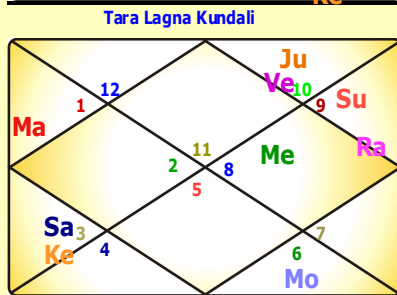

Jaimini Lagna Charts

Jaimini Pada Chakra

Bhava-Pada

S.N	Pada Name		Pada-Sign
1	Lagna Pada		Capricorn
2	Dhana Pada		Aries
3	Sahaja Pada		Virgo
4	Matri Pada		Aquarius
5	Mantra Pada		Scorpio
6	Ari Pada		Libra
7	Dara Pada		Scorpio
8	Randhra Pada		Aries
9	Pitri Pada		Virgo
10	Karma Pada		Aries
11	Labha Pada		Scorpio
12	Vyaya Pada		Aries

Graha-Pada

	Planet Name		Pada-Sign
	Sun		Aries
	Moon		Scorpio
	Mars		Aries
	Mercury		Aries
	Jupiter		Aquarius
	Venus		Aries
	Saturn		Libra

Rashi-Pada

S.N.		Sign Name		Pada-Sign
1		Aries		Aries
2		Taurus		Sagittarius
3		Gemini		Gemini
4		Cancer		Cancer
5		Leo		Leo
6		Virgo		Sagittarius
7		Libra		Libra
8		Scorpio		Gemini
9		Sagittarius		Sagittarius
10		Capricorn		Sagittarius
11		Aquarius		Aquarius
12		Pisces		Virgo