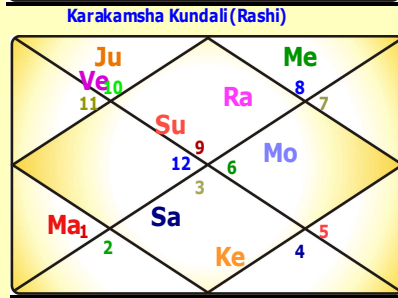

Jaimini Lagna Charts

Jaimini Pada Chakra

Bhava-Pada

S.N	Pada Name		Pada-Sign
1	Lagna Pada		Capricorn
2	Dhana Pada		Aries
3	Sahaja Pada		Virgo
4	Matri Pada		Aquarius
5	Mantra Pada		Scorpio
6	Ari Pada		Libra
7	Dara Pada		Scorpio
8	Randhra Pada		Aries
9	Pitri Pada		Virgo
10	Karma Pada		Aries
11	Labha Pada		Scorpio
12	Vyaya Pada		Aries

Graha-Pada

	Planet Name		Pada-Sign
	Sun		Aries
	Moon		Scorpio
	Mars		Aries
	Mercury		Aries
	Jupiter		Aquarius
	Venus		Aries
	Saturn		Libra

Rashi-Pada

S.N.		Sign Name		Pada-Sign
1		Aries		Aries
2		Taurus		Sagittarius
3		Gemini		Gemini
4		Cancer		Cancer
5		Leo		Leo
6		Virgo		Sagittarius
7		Libra		Libra
8		Scorpio		Gemini
9		Sagittarius		Sagittarius
10		Capricorn		Sagittarius
11		Aquarius		Aquarius
12		Pisces		Virgo