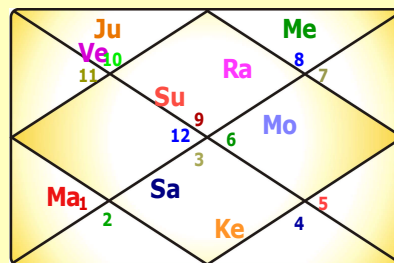

Karakamsha Chart (Rashi)

Jaimini Karakas

Planets	Sapta Karaka	Ashta Karaka	Sthira Karaka	Bhava Karaka
Sun	Dara	Dara	Atma	
Moon	Bhratri	Matri	Matri	
Mars	Jnyati	Jnyati	Bhratri	Bhratri
Mercury	Atma	Amatya	Amatya	Atma
Jupiter	Amatya	Bhratri	Apatya	Matri, Dara
Venus	Matri	Pitri	Dara	Amatya
Saturn	Apatya	Apatya	Jnyati	Apatya, Jnyati
Rahu		Atma